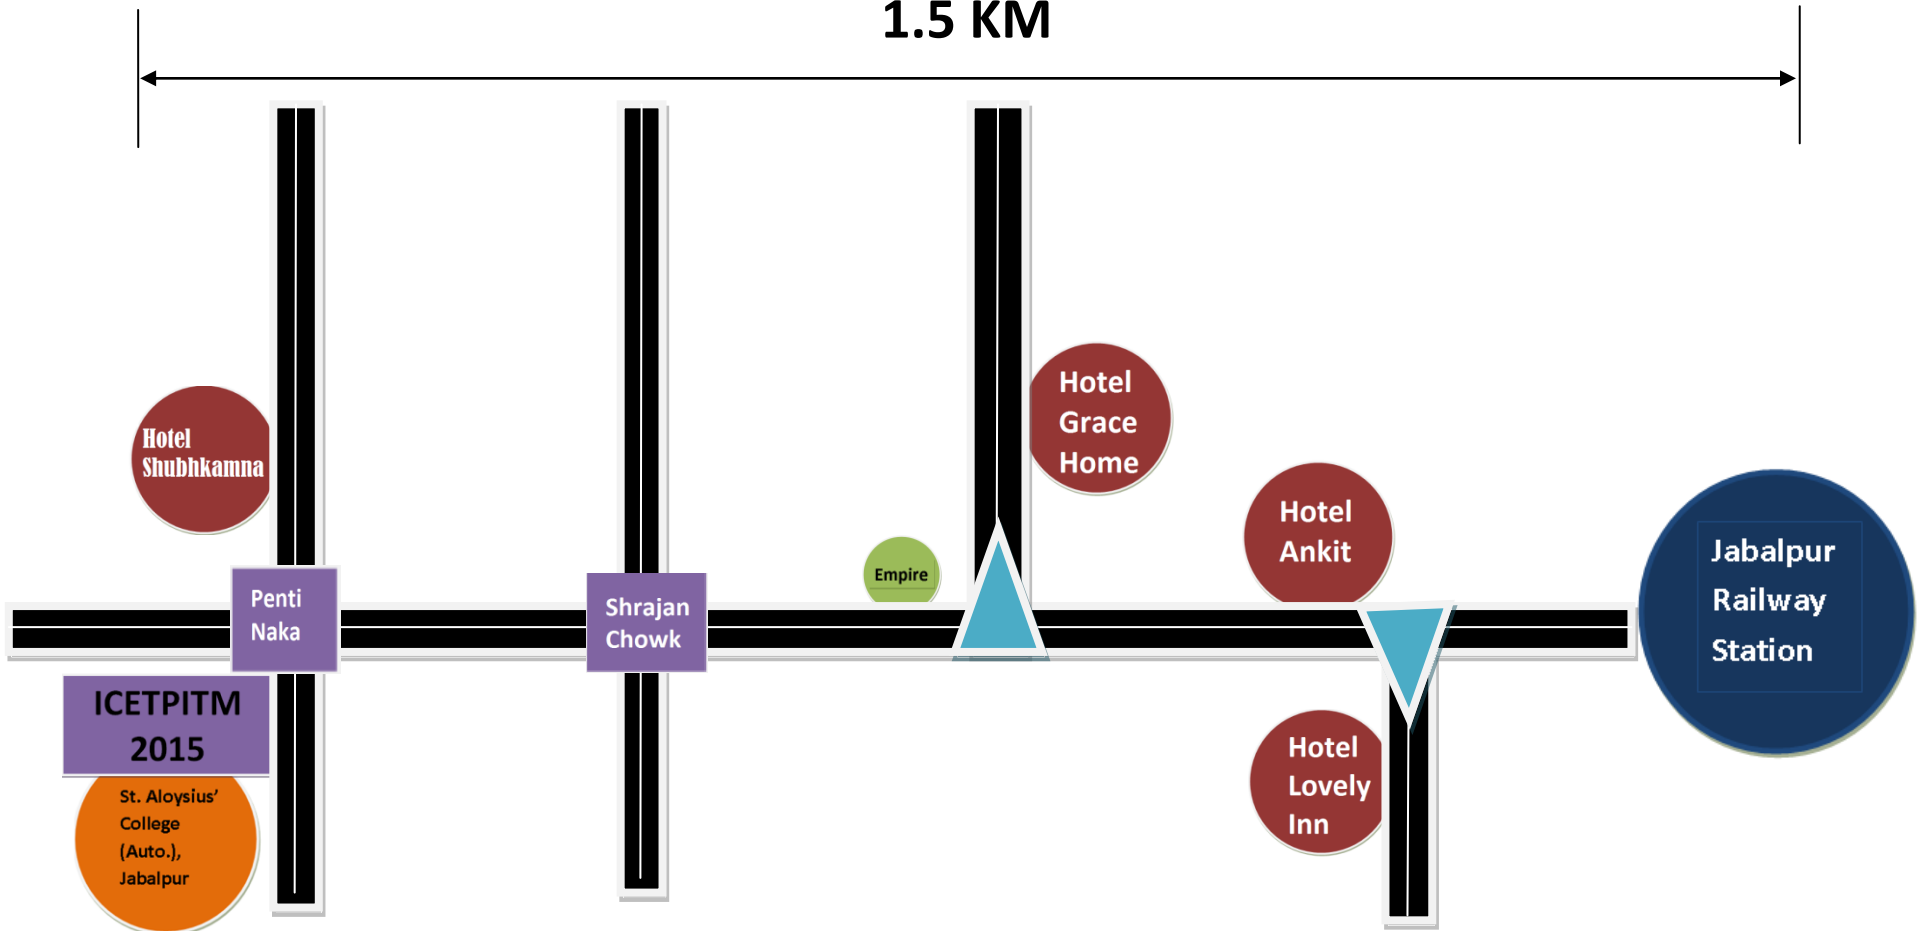

1.5 KM

Hotel Shubhkamna		
Rooms	Single	Double
Shubhkamna	1800/-	1800/-
Suit		
A.C.	1400/-	1400/-
A.C. Luxury	1100/-	1200/-
A.C. Deluxe	900/-	1000/-
Air Cooled	550/-	650/-
Deluxe		

Hotel Grace Home		
Room Type	Single	Double
Economy	300/-	400/-
Comfort	500/-	600/-
Deluxe	600/-	700/-
Family Room	900/-	4 Bed
125/- Extra Person		

Hotel Lovely Inn		
Type	Single	Double
Lovely Suit A/C.	-	2500/-
Lovely Family A/C.	-	2500/-
Royal Executive A/C.	1750/-	1950/-
Royal Deluxe A/C.	1550/-	1750/-
Extra Bed	350/-	

Hotel Ankit		
Tariff	Single	Double
A/C DLX	1750/-	2250/-
Ankit Suite	2700/-	3300/-
Extra Person	500/-	

**Note:**

1. 20% Service Charge
2. Check out time 24 hours